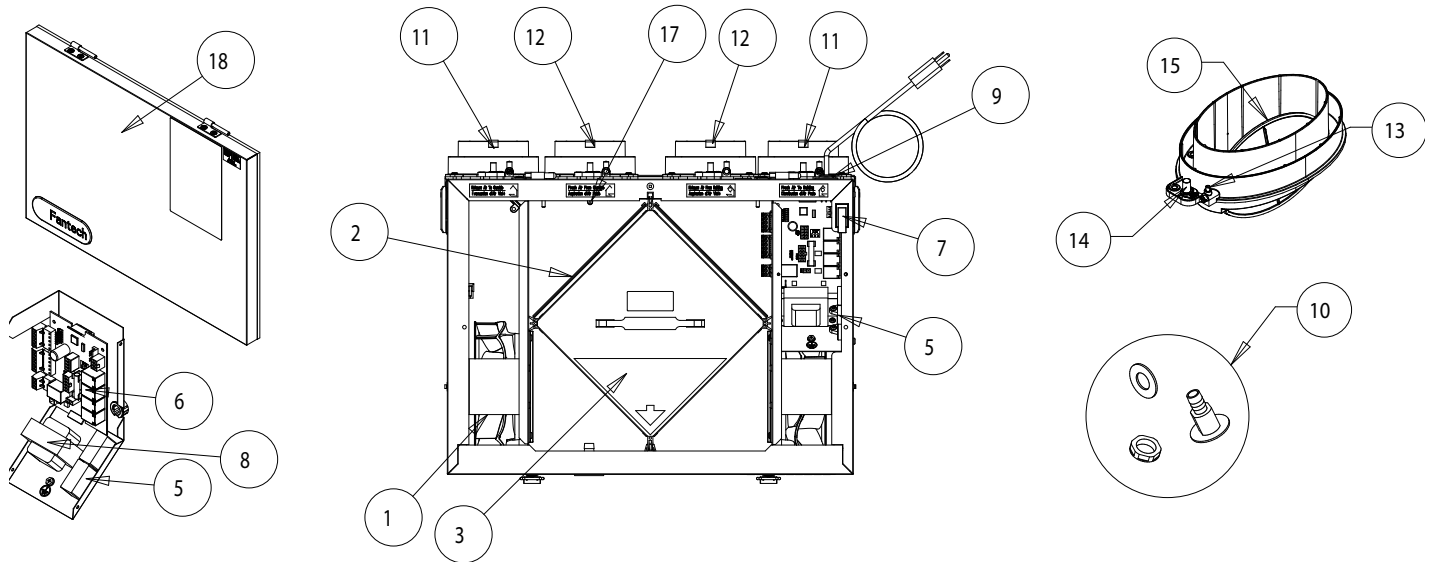

VER 100 - 463235

Energy Recovery Ventilator

BOM #	Description	VER 100 (463235)
1	R2E 175 Radical, Rep. Kit	428469
2	Electrostatic Filters Kit	405577
3	Heat Recovery Cell 8.5" x 8.5" x 12"	427928
5	Capacitors 6uF	411222
6	Kit,PCB Replacement,Board,AC	428252
7	Door Switch	410867
8	Auto-Transformer	411963
9	Control Switch	410213
10	Kit Drain Plug	40315
11	Collar 5", Oval, w/Stop	412826
12	Collar 5", Oval, wo/Stop	412827
13	Screw, Set, Slotted, 8-32 x 5/16"	412836
14	Cap, w/Tab, Plastic, Tapered	412839
15	Damper, 5", Oval	412831
17	Temperature Probe	40286
18	Door Assembly	428470
	Kit, Chain	404261
	Kit, Wall Bracket	428471
	KIT,FILTER,2XMERV6, 8.4"X12.4"	414645
	Wiring Diagram	428464
	Installation Manual	428465