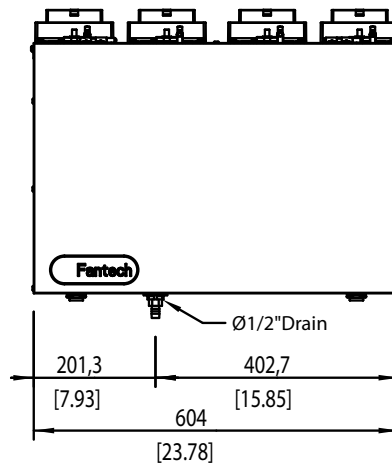

Top  
View

Hanging Hole  
Pattern

(chain)  
Top  
View

Left  
View

Front  
View

Back  
View

Model: VHR150 VHR150R	NTS	E400020
--------------------------	-----	---------

**fantech**®  
a systemair company