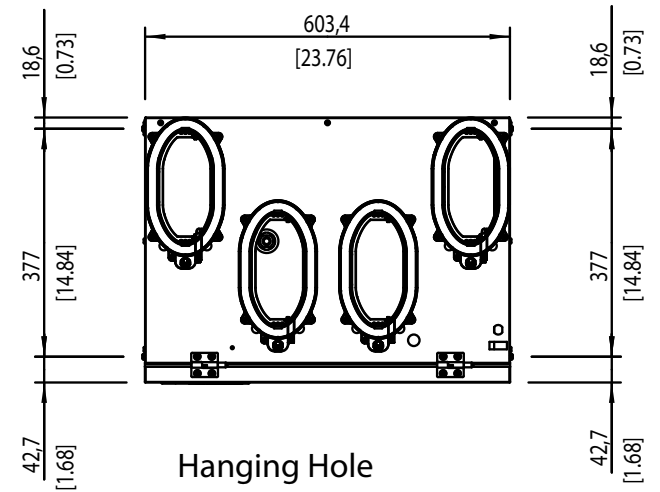

Top  
View

Hanging Hole  
Pattern

(chain)  
Top  
View

Left  
View

Front  
View

Back  
View

Model: VHR150 VHR150R	NTS	E400020
--------------------------	-----	---------

**fantech**®  
a systemair company