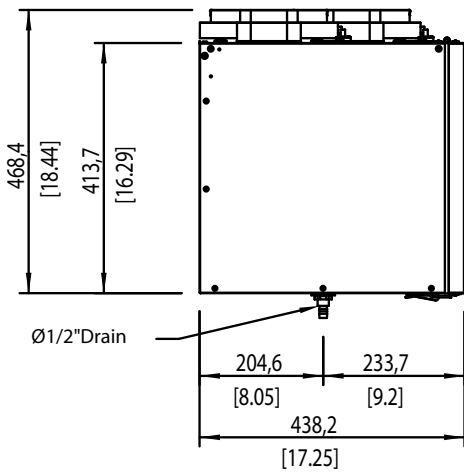

Top  
View

Hanging Hole  
Pattern

(chain)  
Top  
View

Left  
View

Front  
View

Back  
View

Model: VHR150 VHR150R	NTS	E400020
--------------------------	-----	---------

**fantech**®  
a systemair company