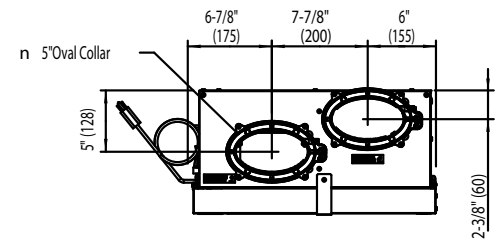

Hanging Hole Pattern
(Bracket)
Top View

Hanging Hole Pattern
(Chain)
Top View

(Left View)

(Front View)

(Right View)

(Back View)

Model: Fit120H

NTS