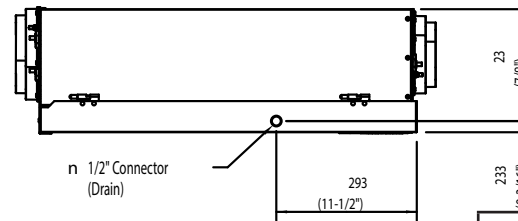

Hanging Hole Pattern
(Bracket)
Top View

Hanging Hole Pattern
(Chain)
Top View

(Left View)

(Front View)

(Right View)

(Back View)

Model: Fit120H

NTS