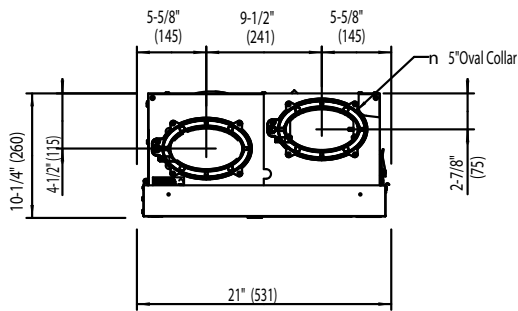

Hanging Hole Pattern
(Bracket)
Top View

Hanging Hole Pattern
(Chain)
Top View

(Left View)

(Front View)

(Right View)

(Back View)

Model: Fit120H

NTS