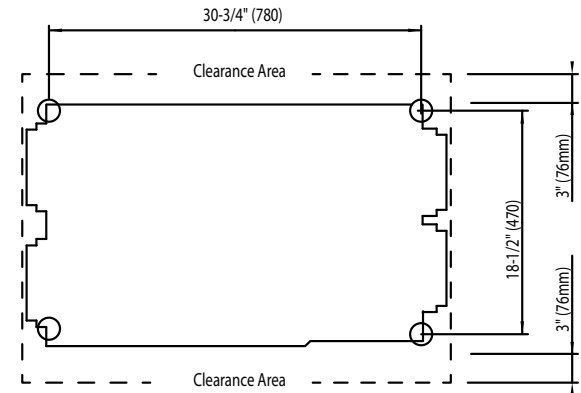

Hanging Hole Pattern
(Bracket)
Top View

Hanging Hole Pattern
(Chain)
Top View

(Left View)

(Front View)

(Right View)

(Back View)

Model: Fit120H

NTS