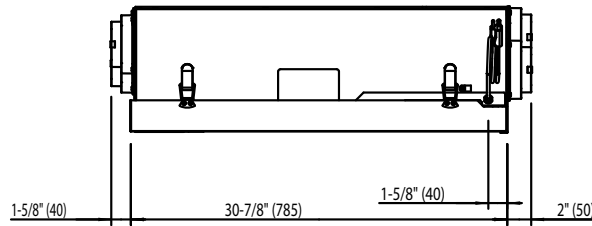

Hanging Hole Pattern
(Bracket)
Top View

Hanging Hole Pattern
(Chain)
Top View

(Left View)

(Front View)

(Right View)

(Back View)

Model: Fit120H

NTS