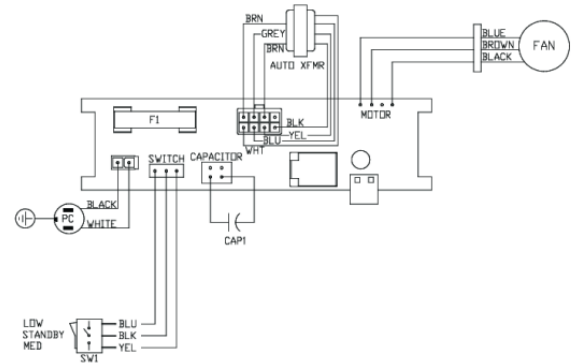

[Find more details in our online catalogue](#)

Technical parameters

Product	
Voltage (nominal)	120 V
Frequency	60 Hz
Input power	88 W
Input current	0.7 A
Air flow	82 cfm
Nominal max static pressure (in. w.g.)	0.2 in.wg
Dimensions and weights	
Weight	22 lb
Used for	
Installation type	Horizontal

Dimensions

Wiring

Accessories

- FTD7 7-day digital timer (49792)
- FIDT 4 Insulated Flex Duct (411061)
- MATRIX 6", 2 in 1 Vent Hood (413640)
- CG 5 Contour Grille (40308)
- Filter,MERV8,AEV80,Repl.Kit (445222)