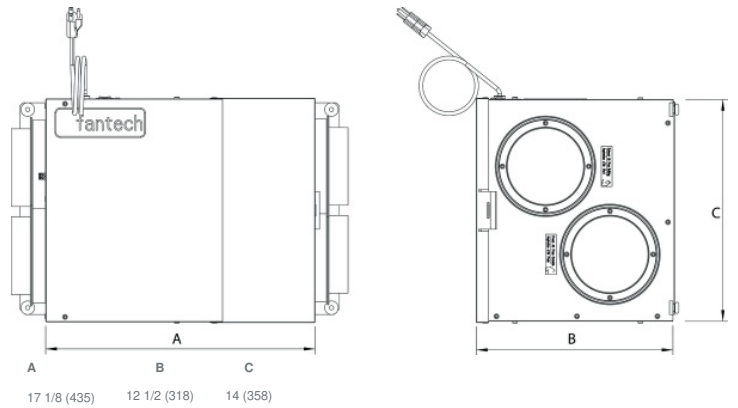

Dimensions

Wiring